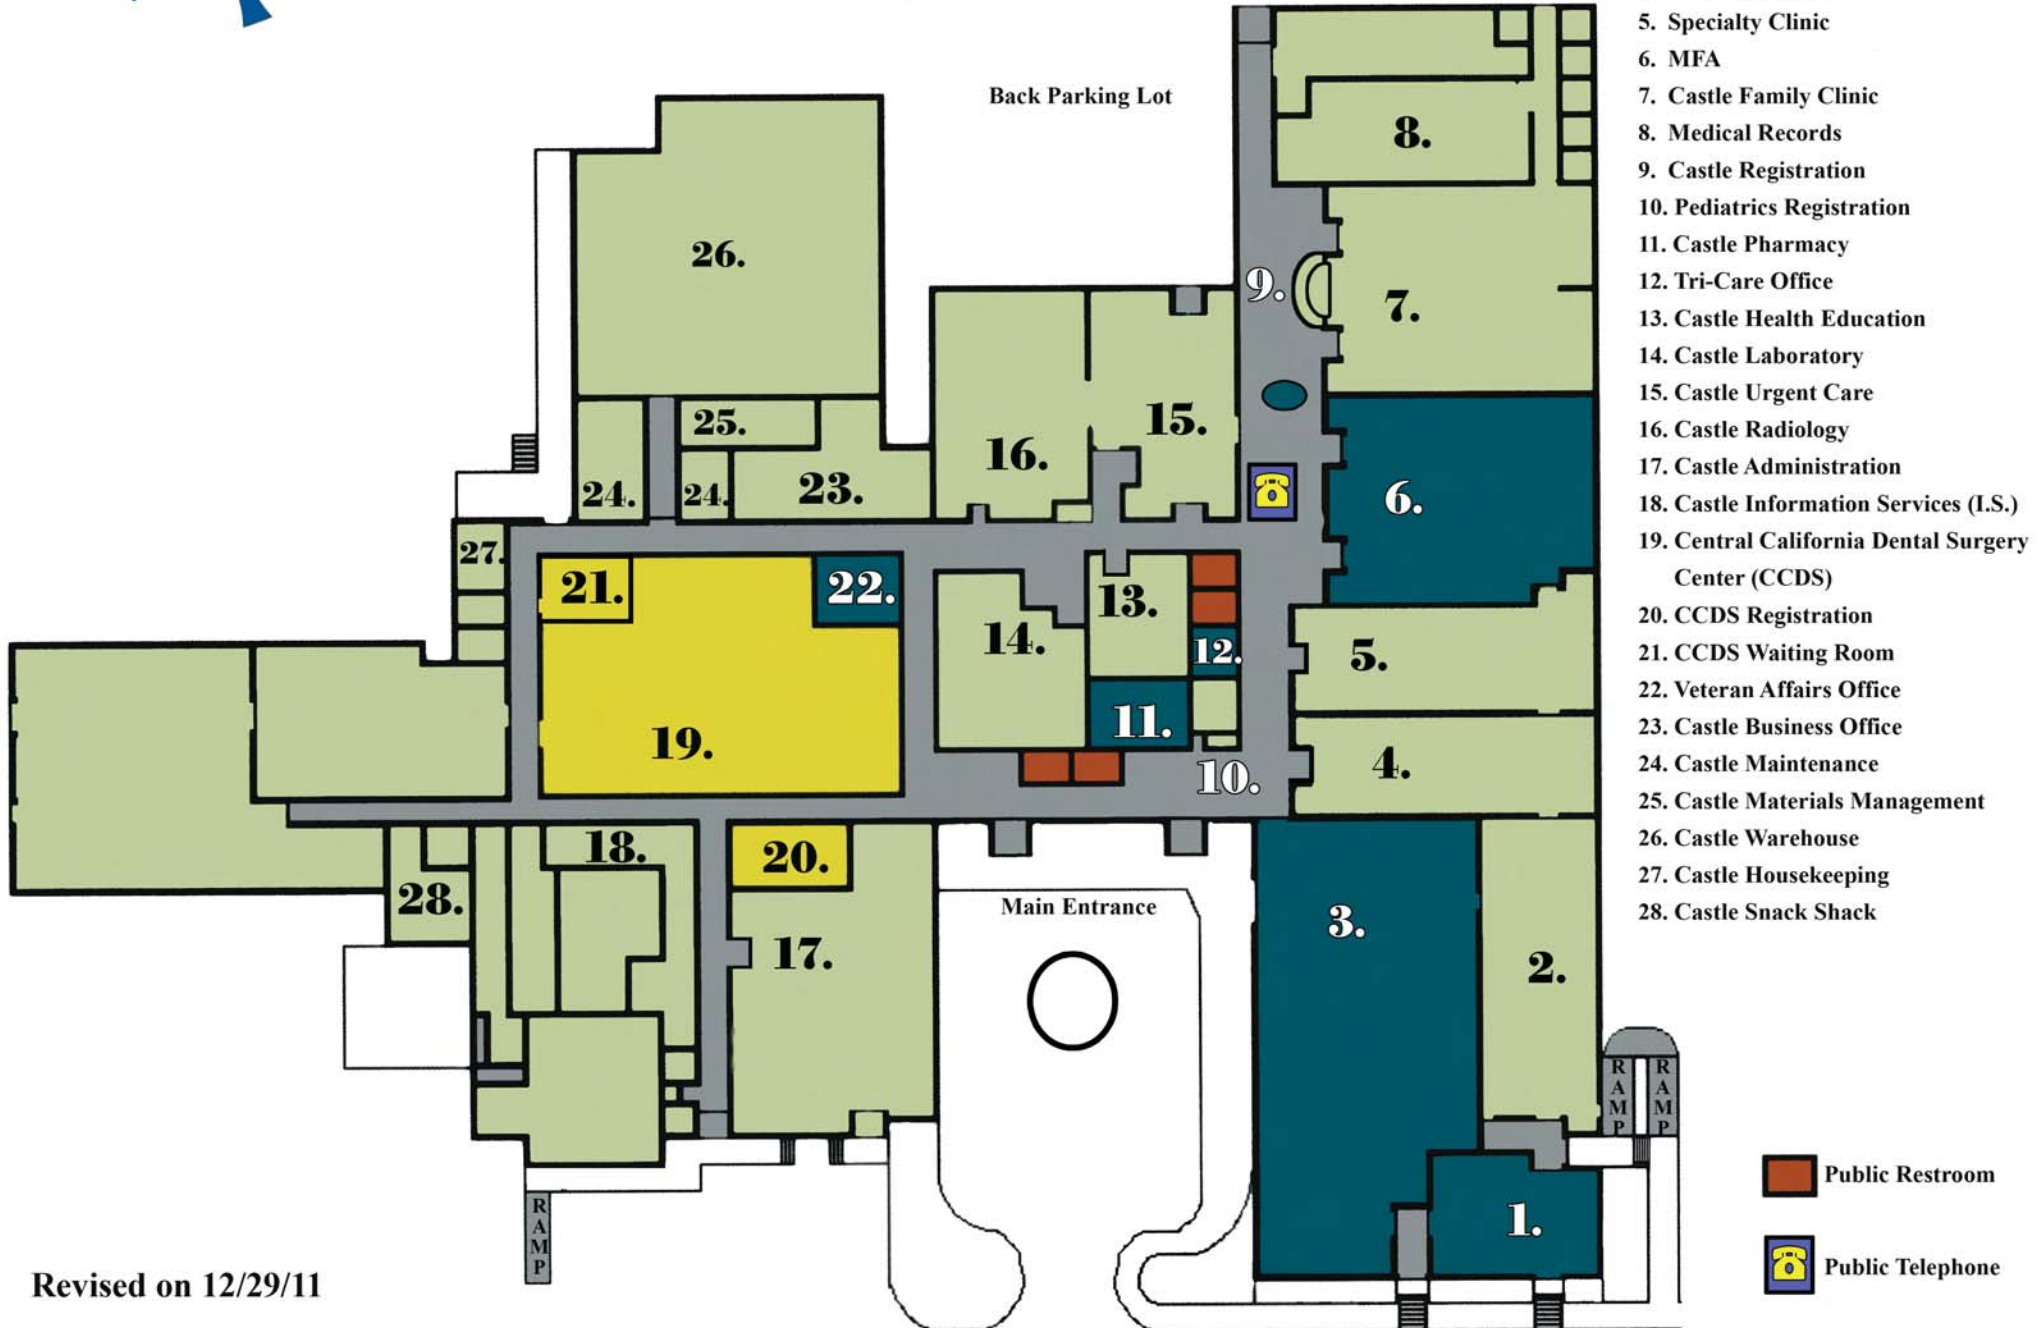

## Legend

1. Dr. Enad
2. Castle Eye Center
3. Castle Dental
4. Pediatric Wing
5. Specialty Clinic
6. MFA
7. Castle Family Clinic
8. Medical Records
9. Castle Registration
10. Pediatrics Registration
11. Castle Pharmacy
12. Tri-Care Office
13. Castle Health Education
14. Castle Laboratory
15. Castle Urgent Care
16. Castle Radiology
17. Castle Administration
18. Castle Information Services (I.S.)
19. Central California Dental Surgery Center (CCDS)
20. CCDS Registration
21. CCDS Waiting Room
22. Veteran Affairs Office
23. Castle Business Office
24. Castle Maintenance
25. Castle Materials Management
26. Castle Warehouse
27. Castle Housekeeping
28. Castle Snack Shack